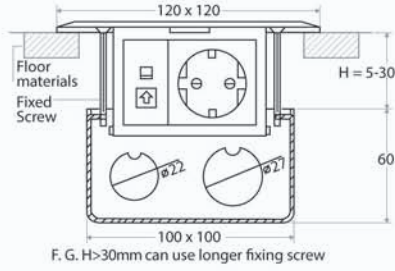

BFOR3CAT5e2-US

FLOOR OUTLET

Dimension (in mm)

MODULAR SYSTEM
Mix and Match modules to suit to all your needs.

Schuko Socket

Universal Socket

BS Socket

2 Pin Socket