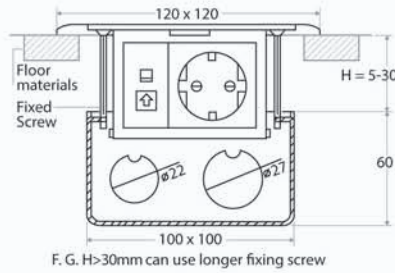

BFOR3CAT5e2-US

FLOOR OUTLET

Dimension (in mm)

MODULAR SYSTEM
Mix and Match modules to suit to all your needs.

Schuko Socket

Universal Socket

BS Socket

2 Pin Socket