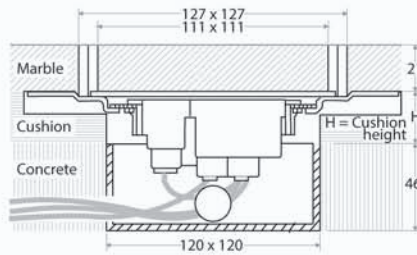

BFOR3CAT5e2-US

FLOOR OUTLET

Dimension (in mm)

MODULAR SYSTEM
Mix and Match modules to suit to all your needs.

Schuko Socket

Universal Socket

BS Socket

2 Pin Socket